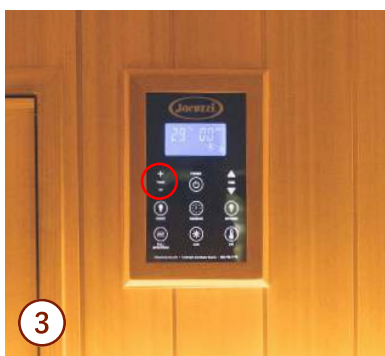

Using the **TEMP** buttons, ensure your Clearlight® Sauna is set to **60° Celsius**.