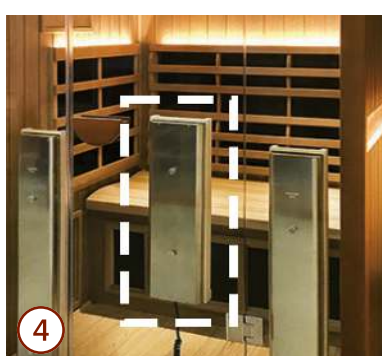

Insert & gently tighten the screws from the outside of the sauna to fasten the Clearlight® FS Mini Heater to the glass sauna door.