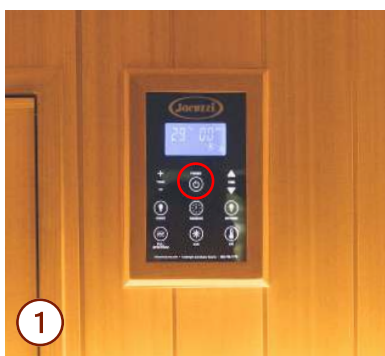

Installation Instructions

2/ Activating your Clearlight® FS Mini Heater

This activation step requires a set of keypad commands, and once activated your Clearlight® FS Mini Heater bulbs will instantly light up.

Turn on your Clearlight® Sauna by touching the **Power** button on your keypad.