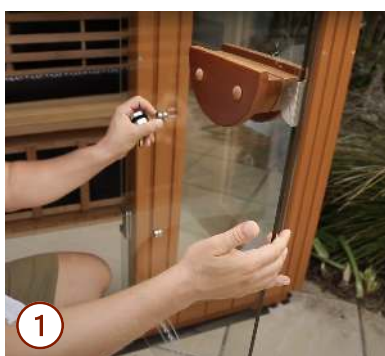

Installation Instructions

You will need:

- Slip Joint Pliers
- 2 People

1 / Attaching your Clearlight® FS Mini Heater

Remove the existing metal plugs on your Clearlight® sauna glass door to reveal two holes.