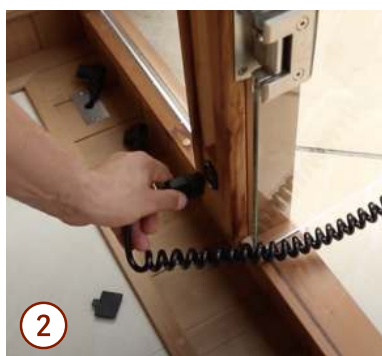

## You will need:

- Slip Joint Pliers
- 2 People

## 1 / Attaching your Clearlight® FS Mini Heater

Remove the existing metal plugs on your Clearlight® sauna glass door to reveal two holes.

Connect your Clearlight® FS Mini Heater to the additional heater plug, located inside your sauna, on the right hand side near your glass sauna door.